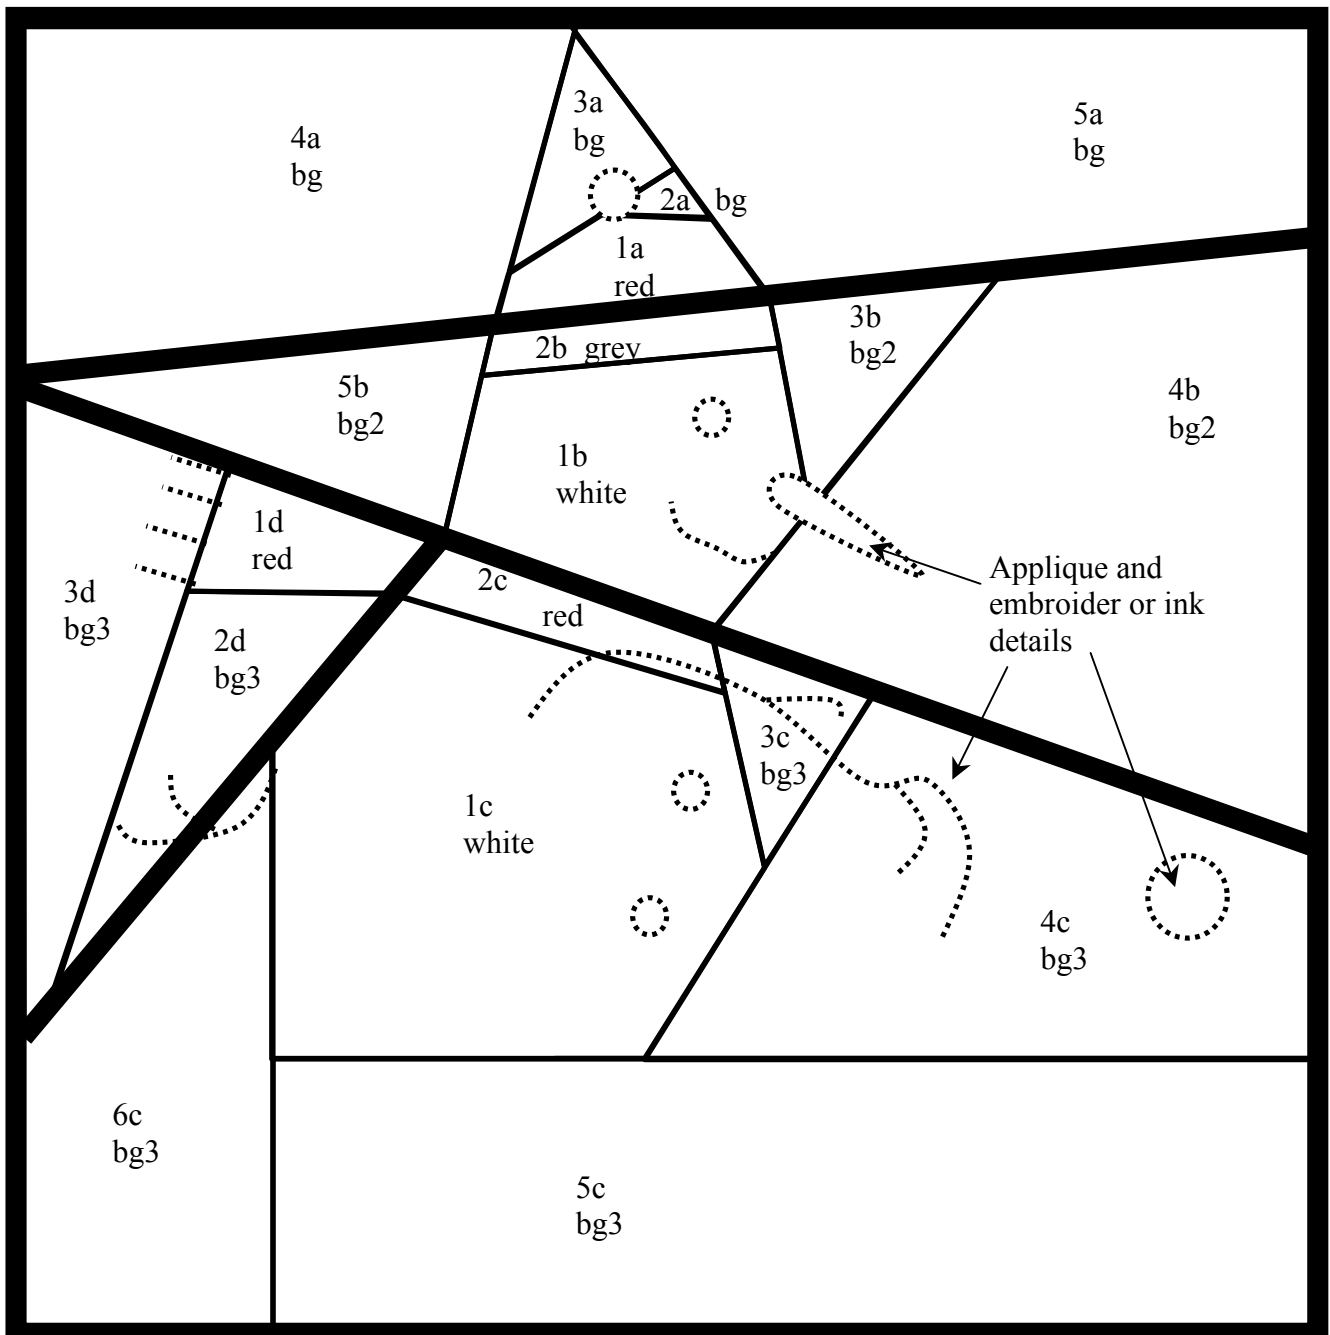

bg = background (dark blue)  
bg2 = 2<sup>nd</sup> background (med blue)  
bg3 = 3<sup>rd</sup> background (light blue)  
bg, bg2 and bg3 can be all the same background

If you enjoyed this free quilt pattern, you may send a donation to Margaret at [www.Free-Quilt-Patterns.net/mah](http://www.Free-Quilt-Patterns.net/mah). You will also find more free quilt patterns on our site.